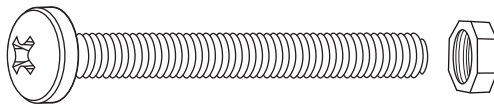

FASTENERS

M6 x 60 (16 PCS)

M6 x 50 (4 PCS)

3.5 x 35 (8 PCS)

3.5 x 25 (4 PCS)

3 x 16 (6 PCS)

WOOD PIECES

ASSEMBLY INSTRUCTIONS

2

1

M6 x 50 (4 PCS)

2

M6 x 60 (4 PCS)

3

3 x 16 (6 PCS)

4

M6 x 60 (6 PCS)

5

6

7

5

3.5 x 25 (4 PCS)