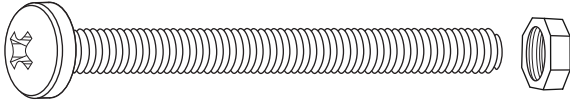

FASTENERS

M6 x 60 (16 PCS)

M6 x 50 (4 PCS)

3.5 x 35 (8 PCS)

3.5 x 25 (4 PCS)

3 x 16 (6 PCS)

WOOD PIECES

ASSEMBLY INSTRUCTIONS

2

1

M6 x 50 (4 PCS)

2

M6 x 60 (4 PCS)

3

3 x 16 (6 PCS)

4

M6 x 60 (6 PCS)

5

6

7

5

3.5 x 25 (4 PCS)